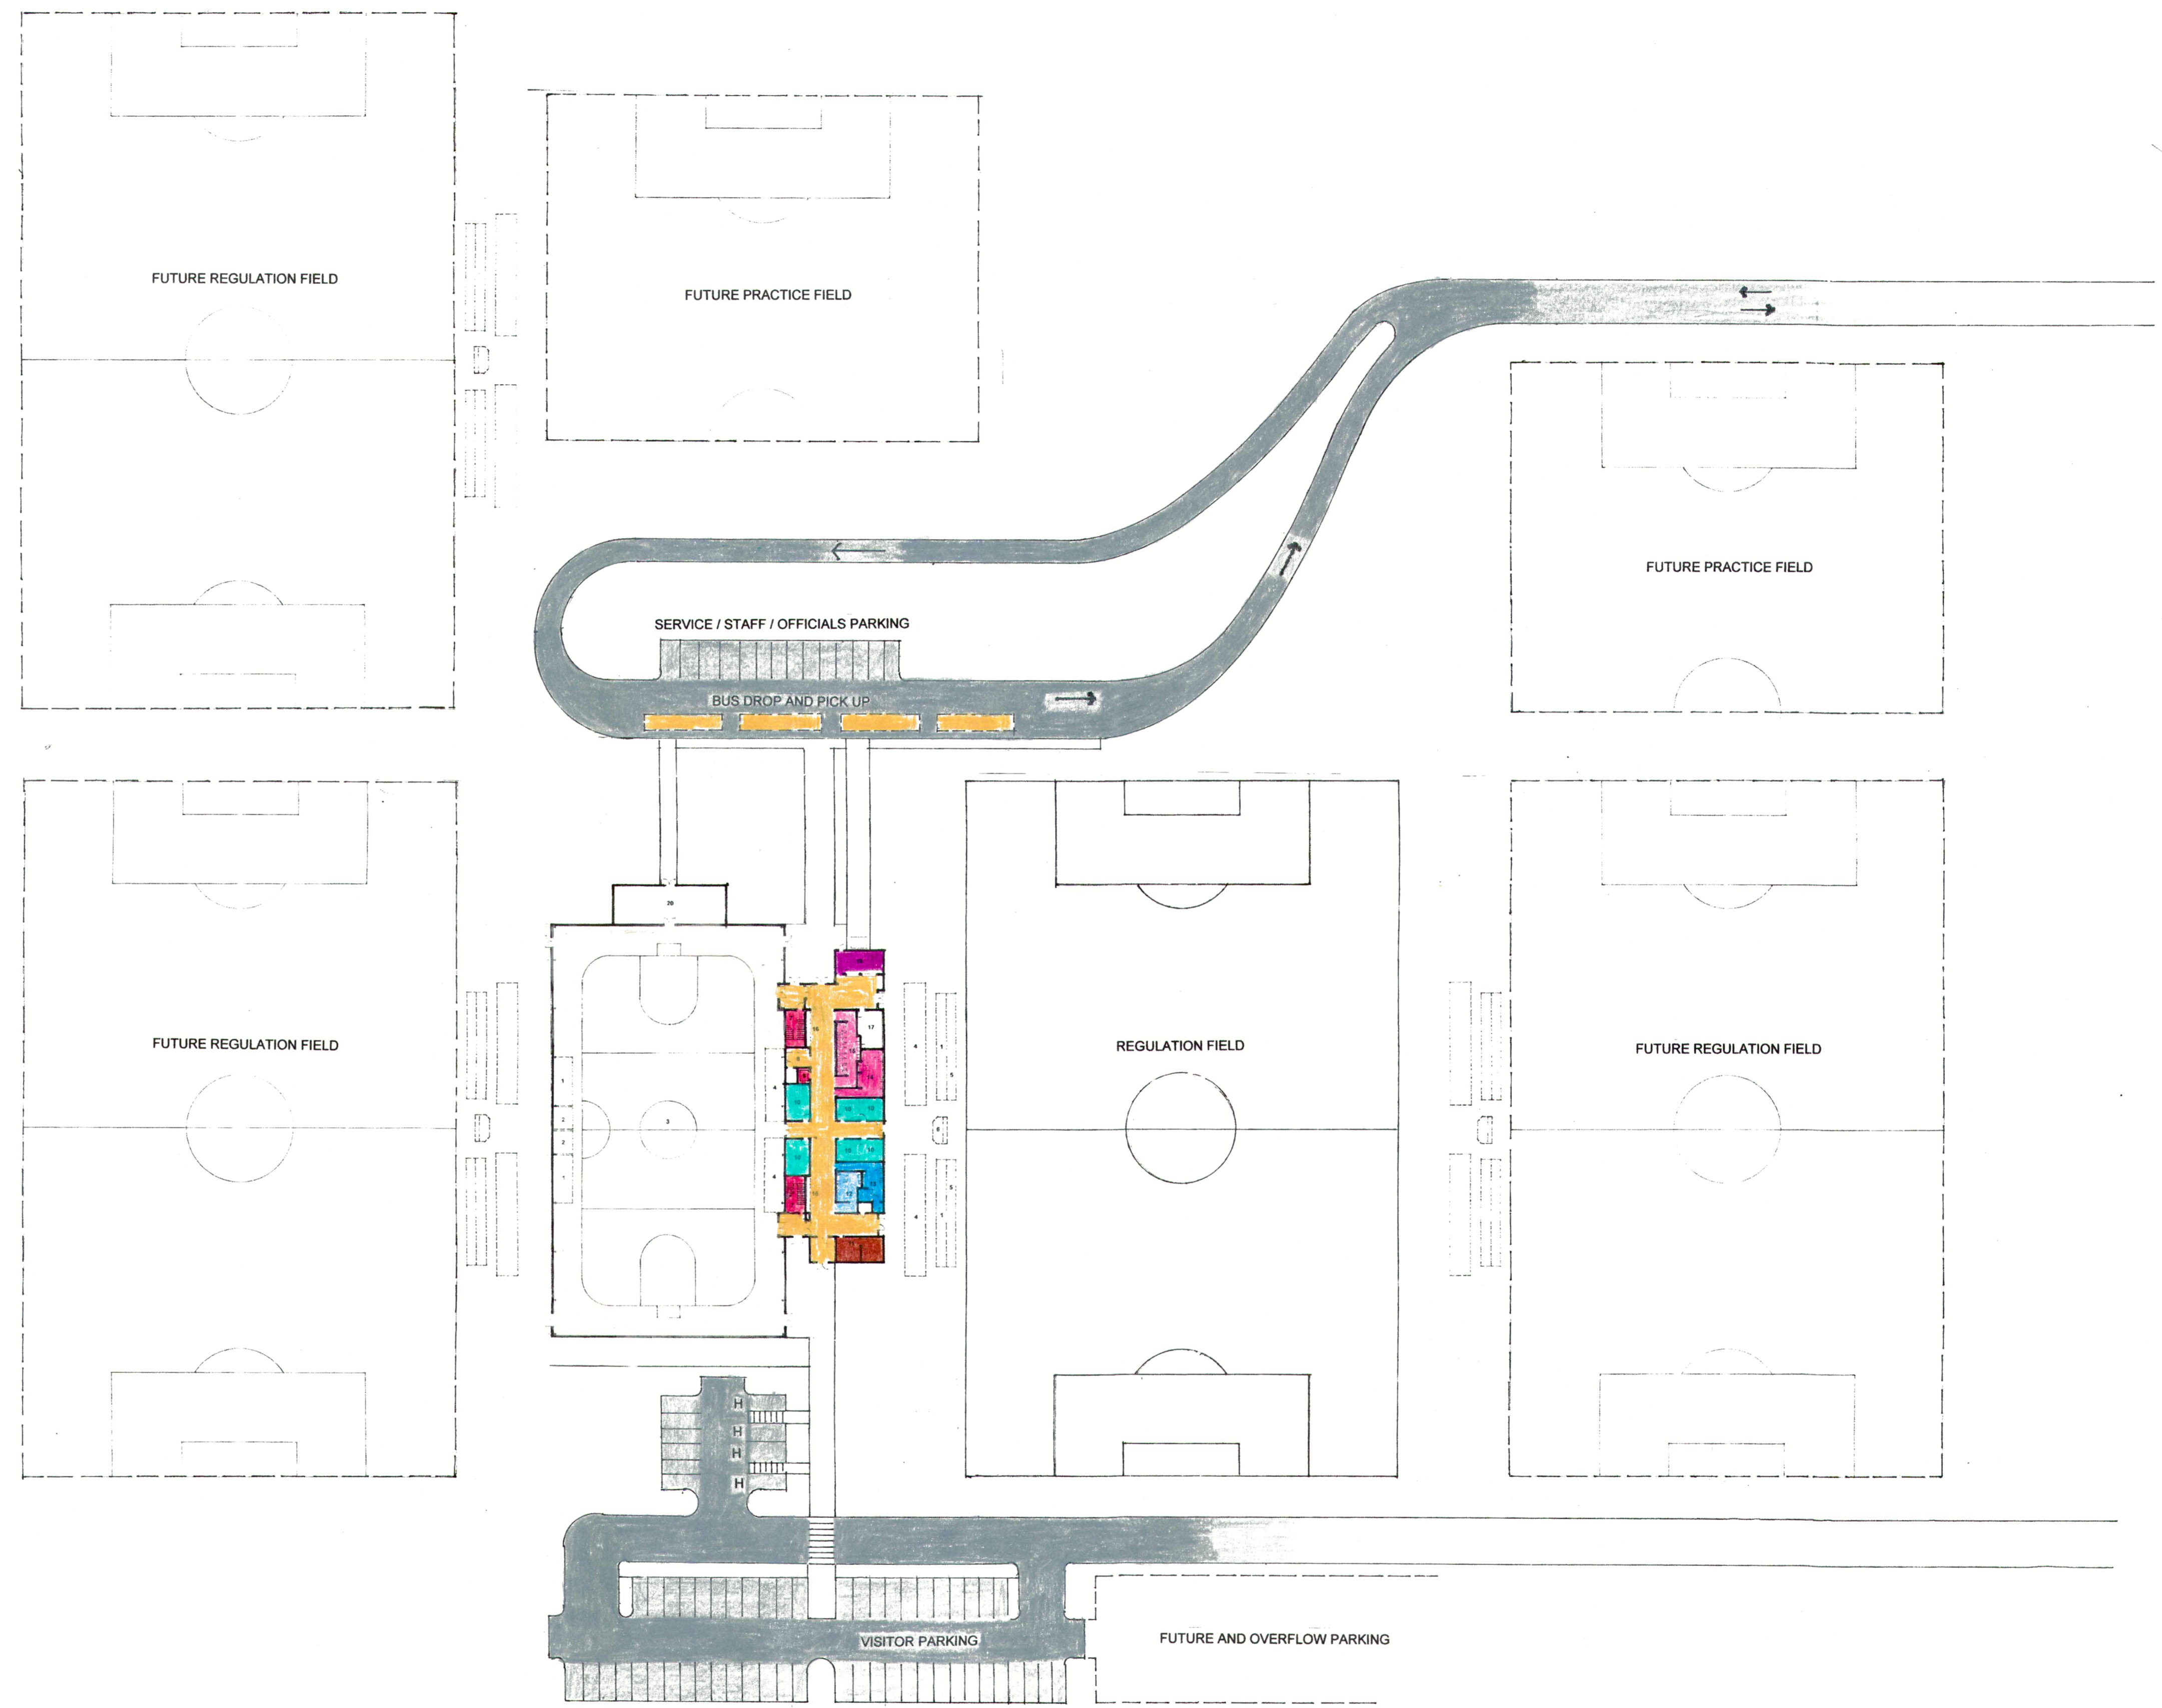

REVISIONS	BY

CROSS SECTION THRU BUILDING
SCALE: 1/8" = 1' - 0"

SOUTH ELEVATION
SCALE: 1/8" = 1' - 0"

Concept Drawings
for an
IN-DOOR AND OUT-DOOR SOCCER COMPLEX
for
ELEVATION SPORTS FUTBOL ACADEMY
Belize
Central America

Date Dec. 23, 2020

Scale

Drawn SPARKS

Job

REVISIONS	BY

Concept Drawings
 for an
IN-DOOR AND OUT-DOOR SOCCER COMPLEX
 for
ELEVATION SPORTS FUTBOL ACADEMY
 Belize
 Central America

Date Dec. 23, 2020
 Scale
 Drawn SPARKS
 Job

SECOND FLOOR PLAN
 SCALE: 1/16" = 1' - 0"

- Room Function Key**
- 21 Mechanical
 - 22 Stairs
 - 23 Janitor / Storage
 - 24 Elevator
 - 25 Press Box
 - 26 Unisex Toilet
 - 27 Exercise Room

FIELD CONFIGURATION
 SCALE: 1" = 50'
 0 25 50 100

REVISIONS	BY

Concept Drawings
 for an
IN-DOOR AND OUT-DOOR SOCCER COMPLEX
 for
ELEVATION SPORTS FUTBOL ACADEMY
 Belize
 Central America

Date Dec. 23, 2020

Scale

Drawn SPARKS

Job

REVISIONS	BY

- Room Function Key**
- 1 Team Area
 - 2 Penalty Area
 - 3 In-Door Field (90 Ft. x 180 Ft.)
 - 4 Spectator Area
 - 5 Coaches Area
 - 6 Scorer Table
 - 7 Stairs
 - 8 Vending
 - 9 Elevator
 - 10 Team Room / Meeting Room
 - 11 Administrative Office
 - 12 Boys Public Restroom
 - 13 Adult Male Lockers and Restroom
 - 14 Adult Female Lockers and Restroom
 - 15 Girls Public Restroom
 - 16 Children's "Cubbies" / Lockers
 - 17 Janitor / Storage
 - 18 Concessions
 - 19 Out-Door Field (225 Ft. x 360 Ft.)
 - 20 Maintenance / Athletic Equipment Storage