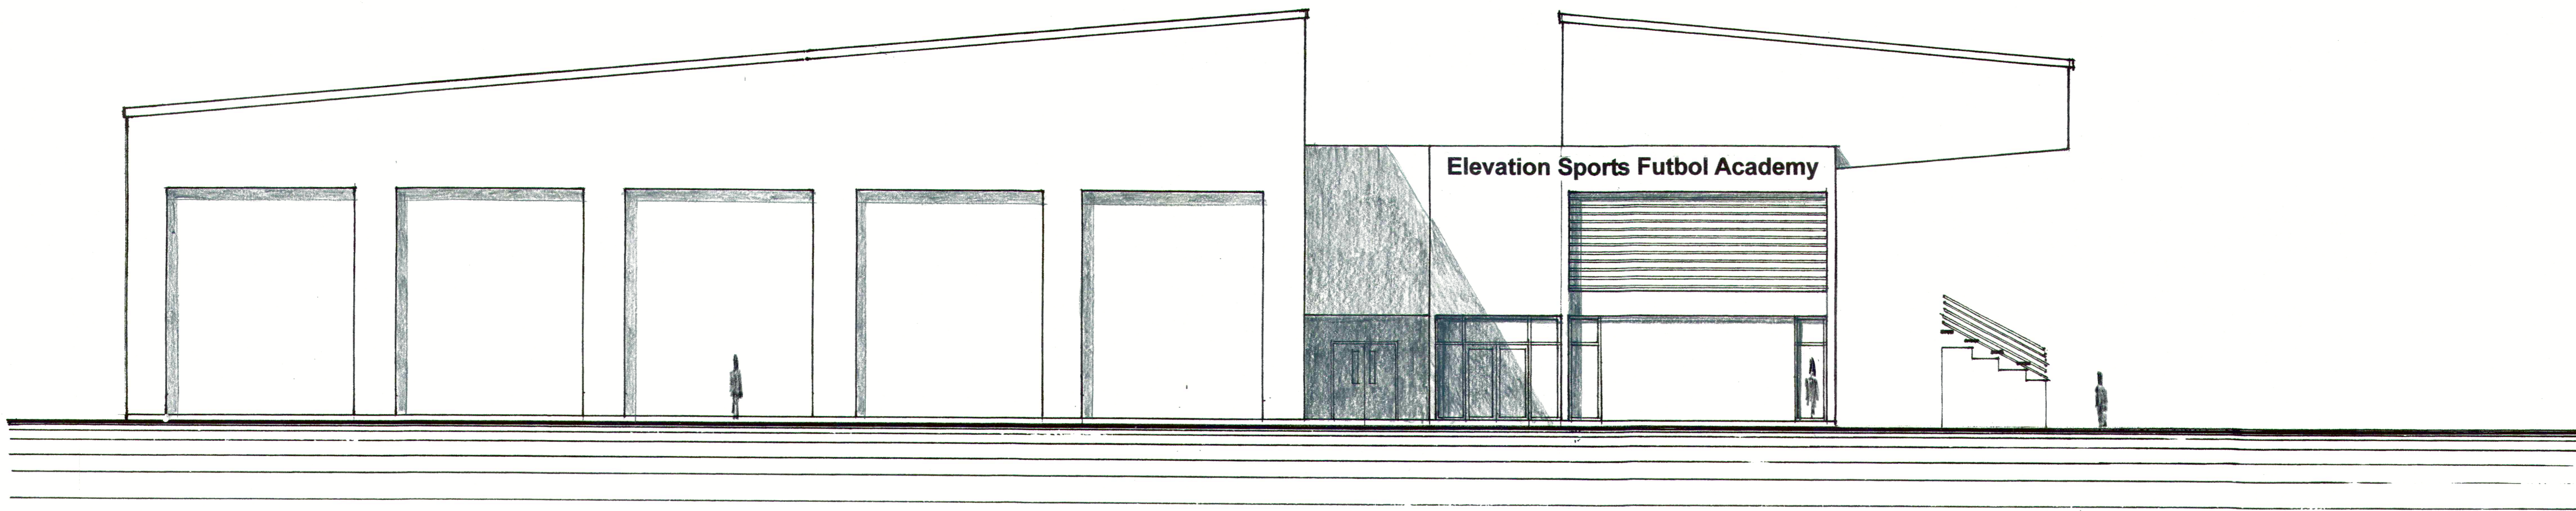

REVISIONS	BY

CROSS SECTION THRU BUILDING
SCALE: 1/8" = 1' - 0"

SOUTH ELEVATION
SCALE: 1/8" = 1' - 0"

Concept Drawings
for an
IN-DOOR AND OUT-DOOR SOCCER COMPLEX
for
ELEVATION SPORTS FUTBOL ACADEMY
Belize
Central America

Date Dec. 23, 2020

Scale

Drawn SPARKS

Job

REVISIONS	BY

Concept Drawings
 for an
IN-DOOR AND OUT-DOOR SOCCER COMPLEX
 for
ELEVATION SPORTS FUTBOL ACADEMY
 Belize
 Central America

Date Dec. 23, 2020
 Scale
 Drawn SPARKS
 Job

REVISIONS	BY

Concept Drawings
 for an
IN-DOOR AND OUT-DOOR SOCCER COMPLEX
 for
ELEVATION SPORTS FUTBOL ACADEMY
 Belize
 Central America

Date Dec. 23, 2020

Scale

Drawn SPARKS

Job

REVISIONS	BY

- Room Function Key**
- 1 Team Area
 - 2 Penalty Area
 - 3 In-Door Field (90 Ft. x 180 Ft.)
 - 4 Spectator Area
 - 5 Coaches Area
 - 6 Scorer Table
 - 7 Stairs
 - 8 Vending
 - 9 Elevator
 - 10 Team Room / Meeting Room
 - 11 Administrative Office
 - 12 Boys Public Restroom
 - 13 Adult Male Lockers and Restroom
 - 14 Adult Female Lockers and Restroom
 - 15 Girls Public Restroom
 - 16 Children's "Cubbies" / Lockers
 - 17 Janitor / Storage
 - 18 Concessions
 - 19 Out-Door Field (225 Ft. x 360 Ft.)
 - 20 Maintenance / Athletic Equipment Storage