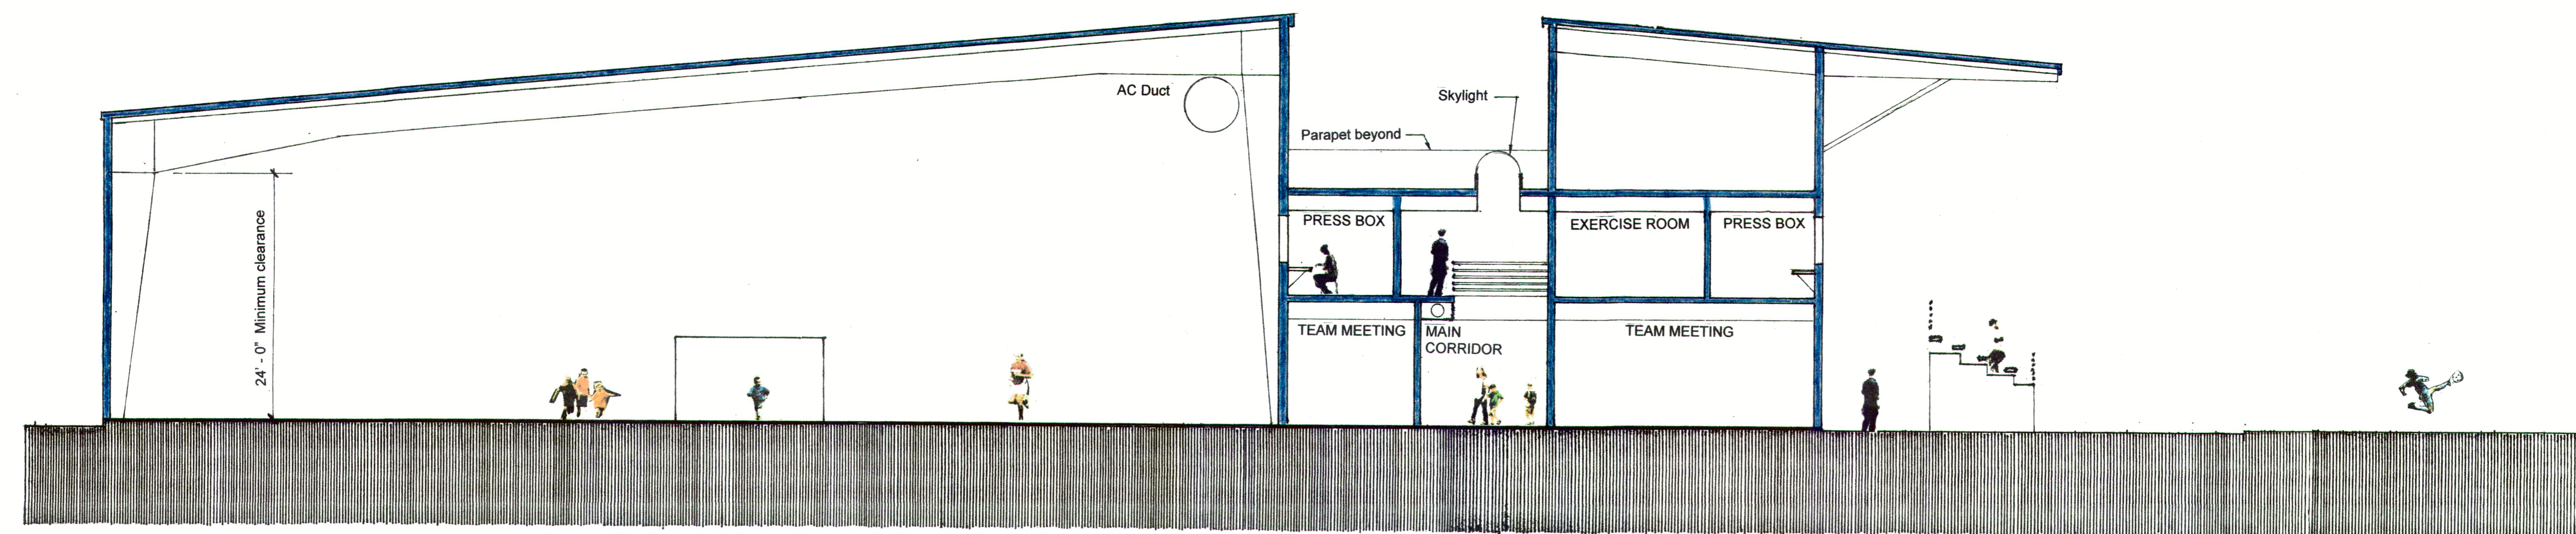

REVISIONS	BY

CROSS SECTION THRU BUILDING
SCALE: 1/8" = 1' - 0"

SOUTH ELEVATION
SCALE: 1/8" = 1' - 0"

Concept Drawings
for an
IN-DOOR AND OUT-DOOR SOCCER COMPLEX
for
ELEVATION SPORTS FUTBOL ACADEMY
Belize
Central America

Date Dec. 23, 2020

Scale

Drawn SPARKS

Job

REVISIONS	BY

Concept Drawings
 for an
IN-DOOR AND OUT-DOOR SOCCER COMPLEX
 for
ELEVATION SPORTS FUTBOL ACADEMY
 Belize
 Central America

Date Dec. 23, 2020
 Scale
 Drawn SPARKS
 Job

REVISIONS	BY

Concept Drawings
 for an
IN-DOOR AND OUT-DOOR SOCCER COMPLEX
 for
ELEVATION SPORTS FUTBOL ACADEMY
 Belize
 Central America

Date Dec. 23, 2020

Scale

Drawn SPARKS

Job

REVISIONS	BY

- Room Function Key**
- 1 Team Area
 - 2 Penalty Area
 - 3 In-Door Field (90 Ft. x 180 Ft.)
 - 4 Spectator Area
 - 5 Coaches Area
 - 6 Scorer Table
 - 7 Stairs
 - 8 Vending
 - 9 Elevator
 - 10 Team Room / Meeting Room
 - 11 Administrative Office
 - 12 Boys Public Restroom
 - 13 Adult Male Lockers and Restroom
 - 14 Adult Female Lockers and Restroom
 - 15 Girls Public Restroom
 - 16 Children's "Cubbies" / Lockers
 - 17 Janitor / Storage
 - 18 Concessions
 - 19 Out-Door Field (225 Ft. x 360 Ft.)
 - 20 Maintenance / Athletic Equipment Storage