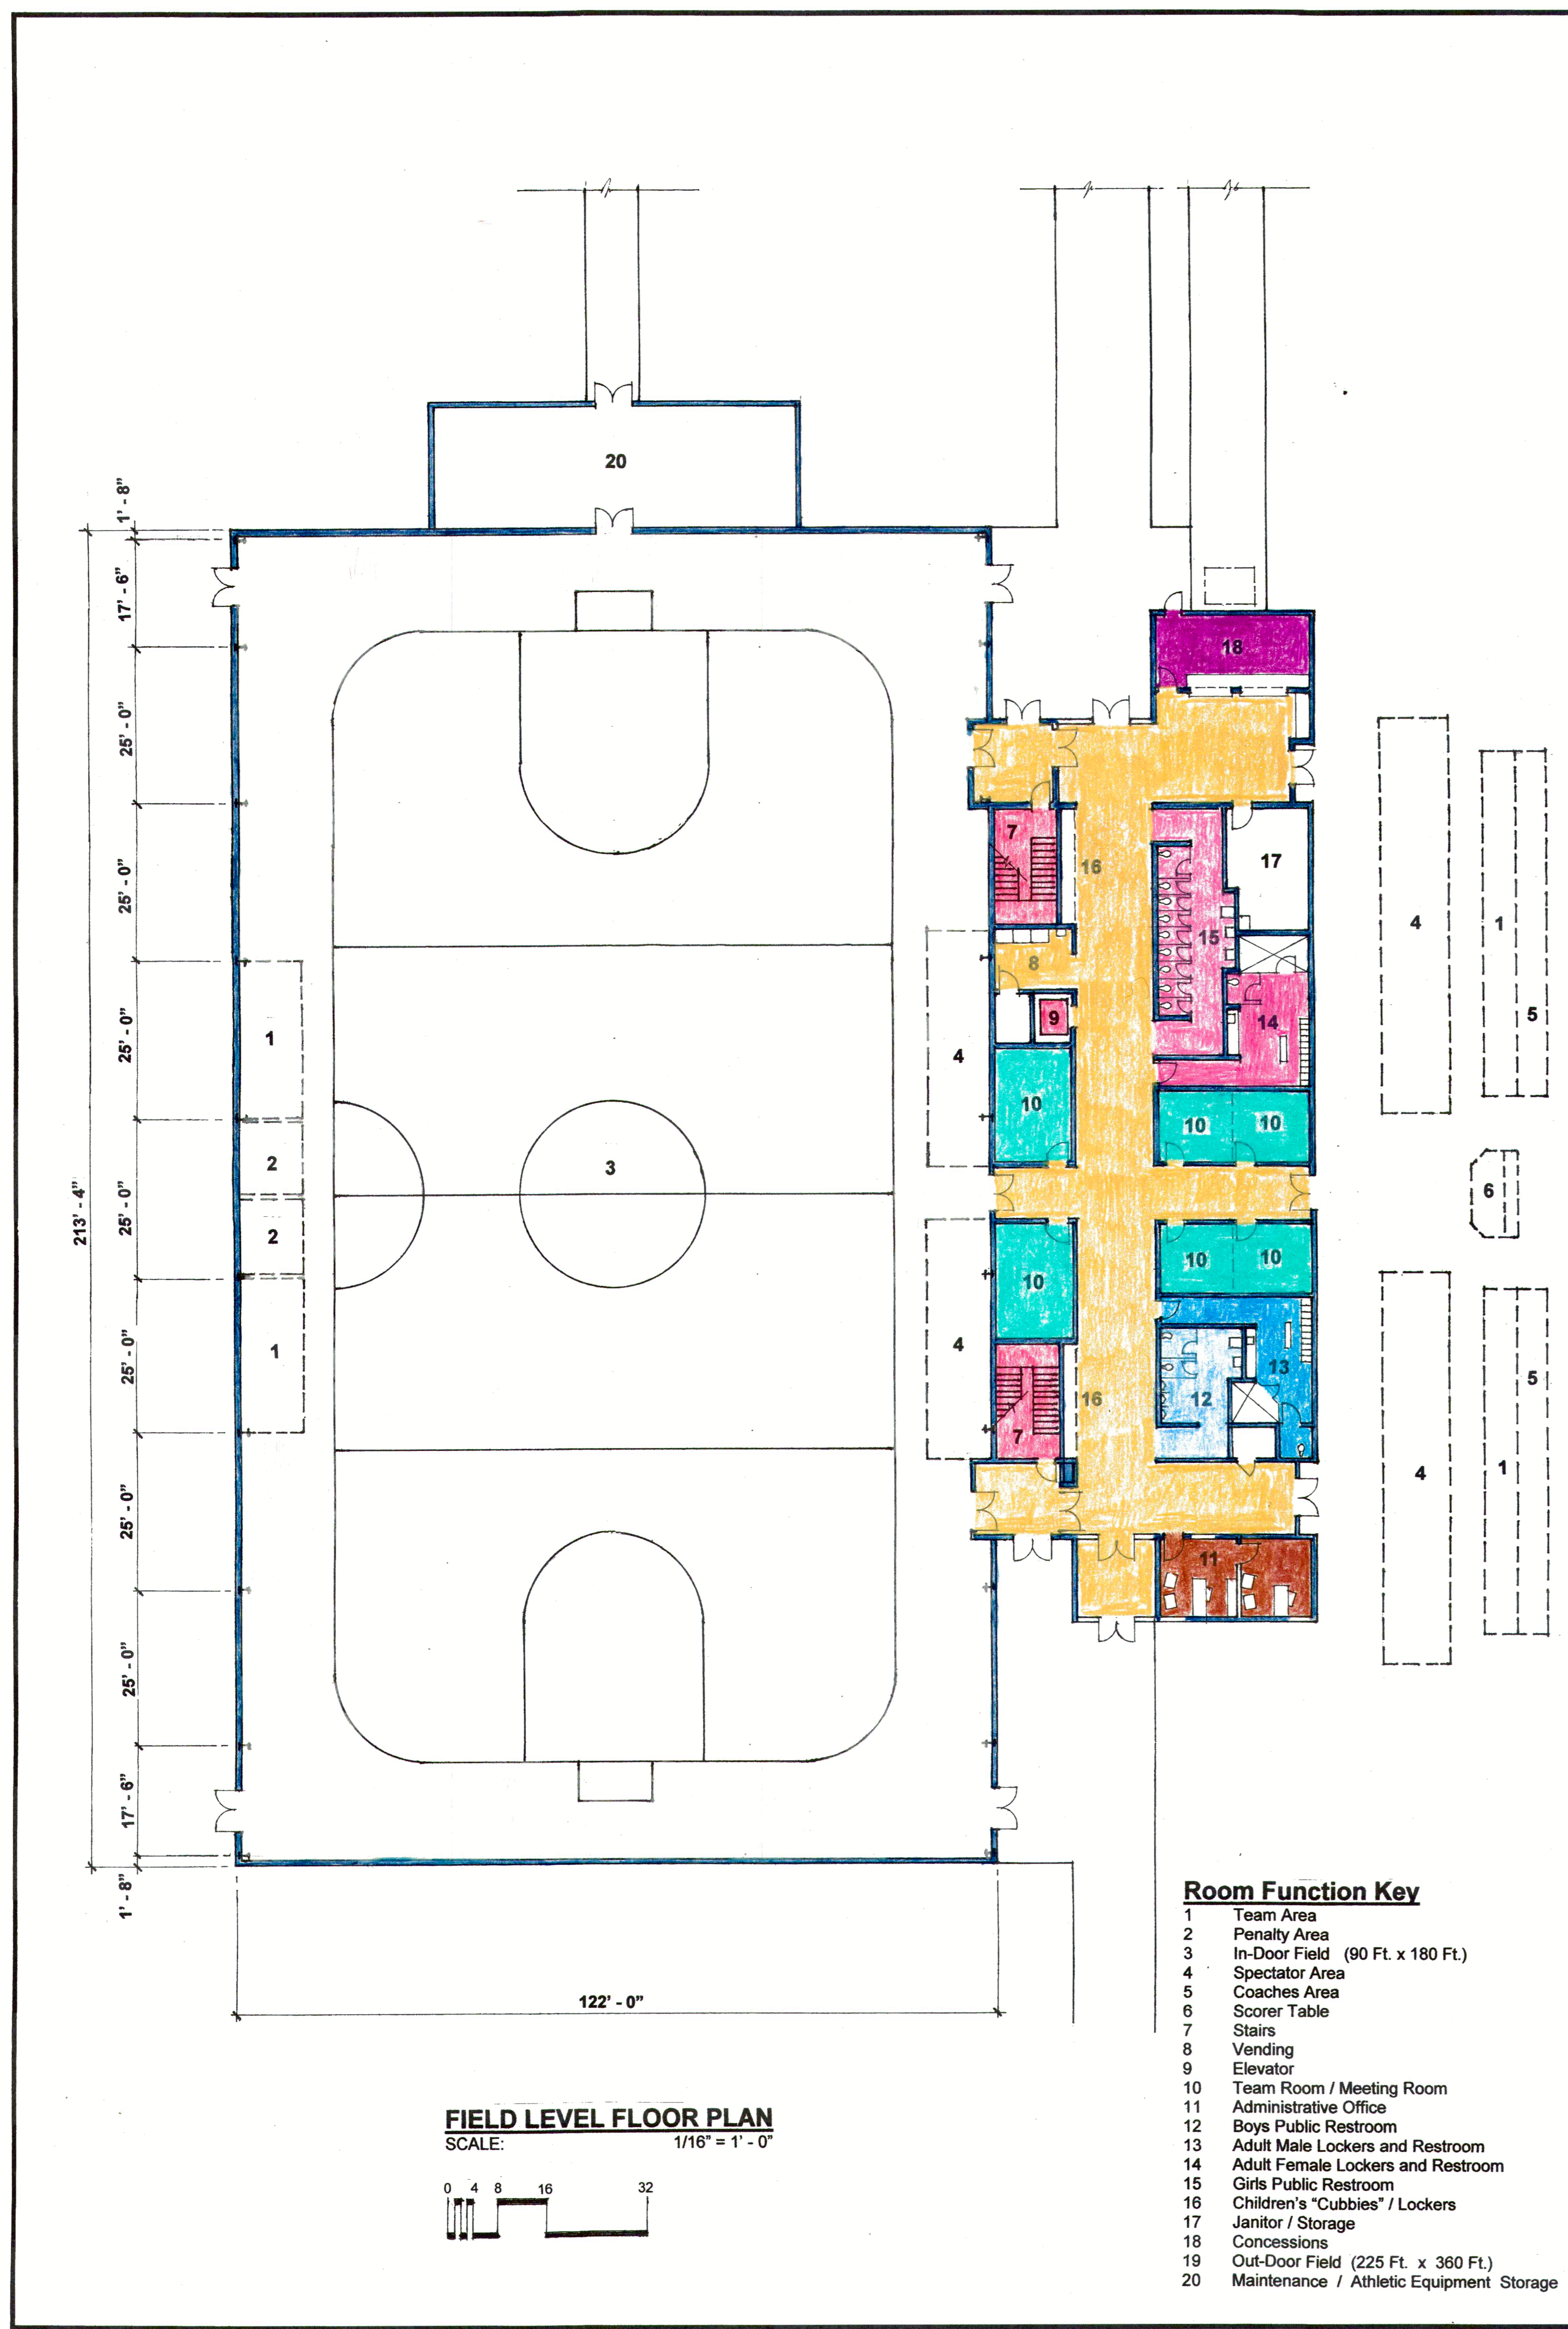

REVISIONS	BY

CROSS SECTION THRU BUILDING
SCALE: 1/8" = 1' - 0"

SOUTH ELEVATION
SCALE: 1/8" = 1' - 0"

Concept Drawings
for an
IN-DOOR AND OUT-DOOR SOCCER COMPLEX
for
ELEVATION SPORTS FUTBOL ACADEMY
Belize
Central America

SECOND FLOOR PLAN
 SCALE: 1/16" = 1' - 0"

- Room Function Key**
- 21 Mechanical
 - 22 Stairs
 - 23 Janitor / Storage
 - 24 Elevator
 - 25 Press Box
 - 26 Unisex Toilet
 - 27 Exercise Room

FIELD CONFIGURATION
 SCALE: 1" = 50'
 0 25 50 100

REVISIONS	BY

Concept Drawings
 for an
IN-DOOR AND OUT-DOOR SOCCER COMPLEX
 for
ELEVATION SPORTS FUTBOL ACADEMY
 Belize
 Central America

Date Dec. 23, 2020

Scale

Drawn SPARKS

Job

REVISIONS	BY

- Room Function Key**
- 1 Team Area
 - 2 Penalty Area
 - 3 In-Door Field (90 Ft. x 180 Ft.)
 - 4 Spectator Area
 - 5 Coaches Area
 - 6 Scorer Table
 - 7 Stairs
 - 8 Vending
 - 9 Elevator
 - 10 Team Room / Meeting Room
 - 11 Administrative Office
 - 12 Boys Public Restroom
 - 13 Adult Male Lockers and Restroom
 - 14 Adult Female Lockers and Restroom
 - 15 Girls Public Restroom
 - 16 Children's "Cubbies" / Lockers
 - 17 Janitor / Storage
 - 18 Concessions
 - 19 Out-Door Field (225 Ft. x 360 Ft.)
 - 20 Maintenance / Athletic Equipment Storage

Concept Drawings
for an
IN-DOOR AND OUT-DOOR SOCCER COMPLEX
for
ELEVATION SPORTS FUTBOL ACADEMY
Central America
Belize

Date Dec. 23, 2020
Scale
Drawn SPARKS
Job

SITE PLAN
SCALE: 1" = 100'

DRAWING INDEX

- 1 SITE PLAN
- 2 FIELD CONFIGURATION
- 3 FIELD LEVEL FLOOR PLAN
- 4 SECOND FLOOR PLAN
- 5 SOUTH ELEVATION AND CROSS SECTION