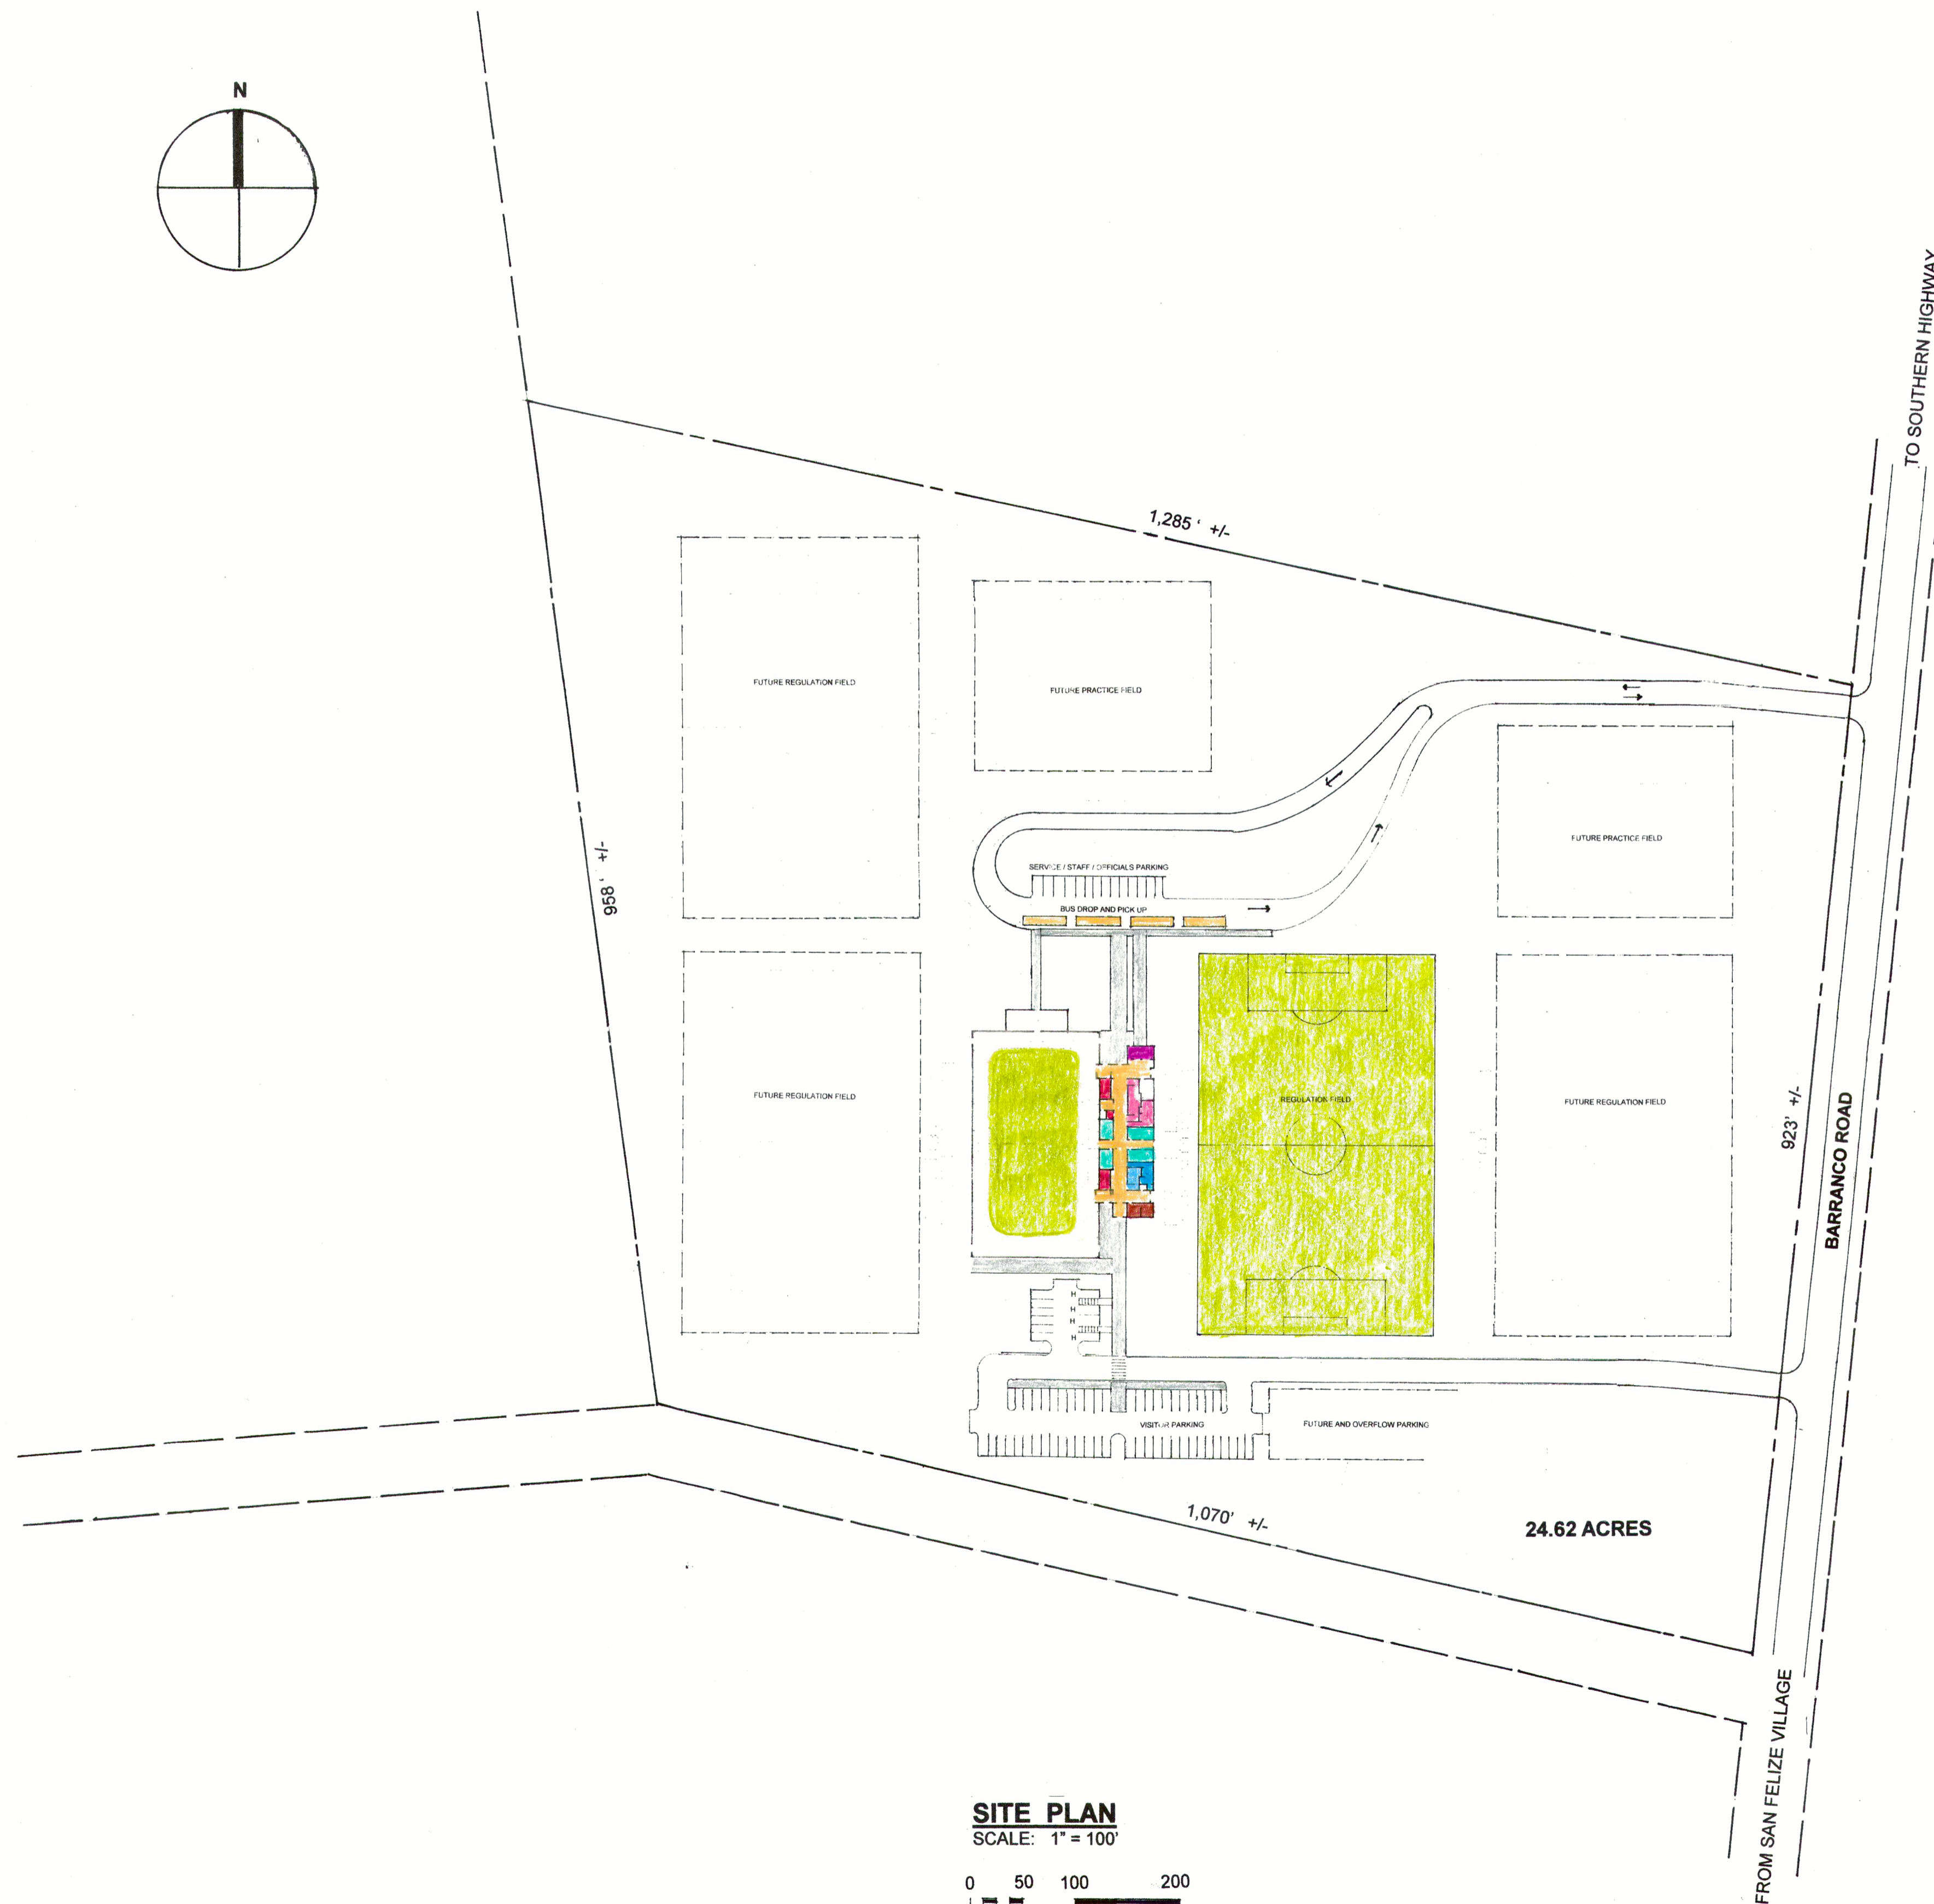

Concept Drawings
for an
IN-DOOR AND OUT-DOOR SOCCER COMPLEX
for
ELEVATION SPORTS FUTBOL ACADEMY
Central America
Belize

Date Dec. 23, 2020
Scale
Drawn SPARKS
Job

SITE PLAN
SCALE: 1" = 100'

DRAWING INDEX

- 1 SITE PLAN
- 2 FIELD CONFIGURATION
- 3 FIELD LEVEL FLOOR PLAN
- 4 SECOND FLOOR PLAN
- 5 SOUTH ELEVATION AND CROSS SECTION